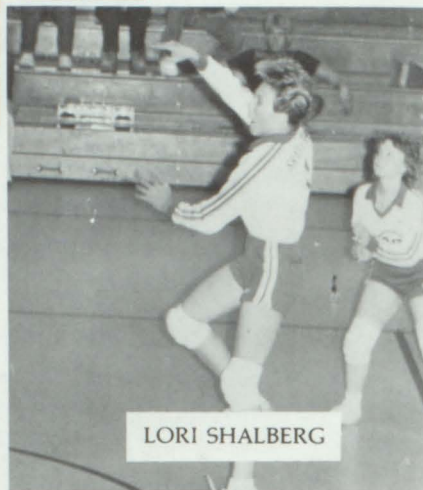

Laura Beaman, Treena Sexson, Lori Shalberg, Kim Randle, Miss Fees

Randy Barnes

Who ya rottin' for??

Survey Says ...

Having Fun???

David Splitter

VOLLEYBALL

GOOD BLOCK!

LORI SHALBERG

TREENA SEXSON

KIM RANDLE

KIM LENING

PLAINVIEW GIRLS WIN DISTRICT VOLLEYBALL TOURNAMENT

The 1985 Plainview Hawk Volleyball Team was the first volleyball team to go to state. The team consisted of four seniors, one junior, five sophomores, and one freshman. The experience the younger team members gained will make the team strong in the future. However, the four valuable seniors — Kim Randle, Lori Shalberg, Kim Lening, and Treena Sexson will be missed greatly. Lori Shalberg and Kim Randle were selected to the All-State Volleyball Team and to the All-Conference Team as hitters. Kim Tuttle received honorable mention as a setter on the All-Conference Team.