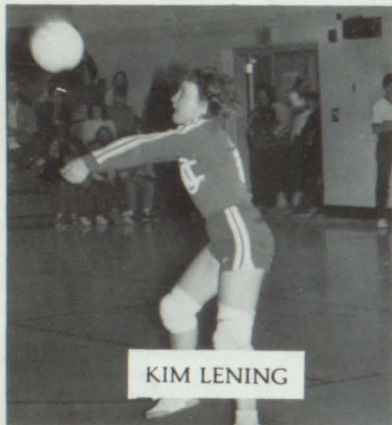

Laura Beaman, Treena Sexson, Lori Shalberg, Kim Randle, Miss Fees

Randy Barnes

Who ya rottin' for??

Survey Says ...

Having Fun???

David Splitter

VOLLEYBALL

GOOD BLOCK!

LORI SHALBERG

TREENA SEXSON

KIM RANDLE

KIM LENING

PLAINVIEW GIRLS WIN DISTRICT VOLLEYBALL TOURNAMENT

The 1985 Plainview Hawk Volleyball Team was the first volleyball team to go to state. The team consisted of four seniors, one junior, five sophomores, and one freshman. The experience the younger team members gained will make the team strong in the future. However, the four valuable seniors — Kim Randle, Lori Shalberg, Kim Lening, and Treena Sexson will be missed greatly. Lori Shalberg and Kim Randle were selected to the All-State Volleyball Team and to the All-Conference Team as hitters. Kim Tuttle received honorable mention as a setter on the All-Conference Team.