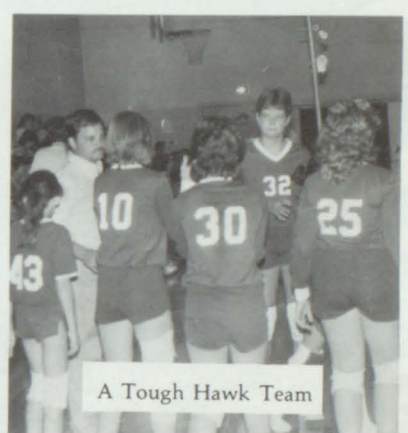

Kamille Schneider