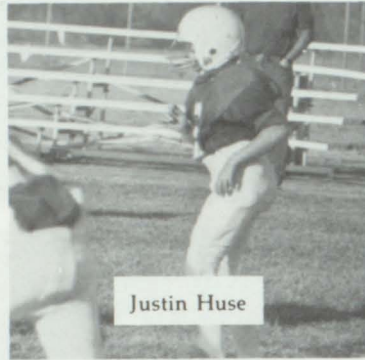

Justin Huse