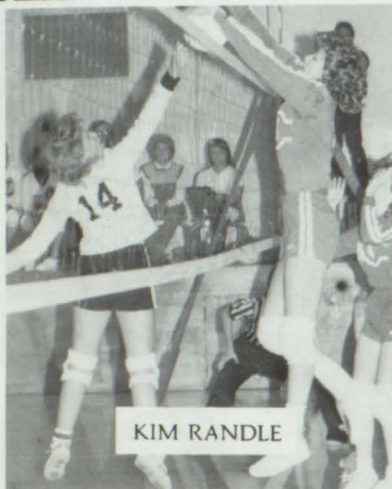

Laura Beaman, Treena Sexson, Lori Shalberg, Kim Randle, Miss Fees

Randy Barnes

Who ya rottin' for??

Survey Says ...

Having Fun???

David Splitter

VOLLEYBALL

GOOD BLOCK!

LORI SHALBERG

TREENA SEXSON

KIM RANDLE

KIM LENING

PLAINVIEW GIRLS WIN DISTRICT VOLLEYBALL TOURNAMENT

The 1985 Plainview Hawk Volleyball Team was the first volleyball team to go to state. The team consisted of four seniors, one junior, five sophomores, and one freshman. The experience the younger team members gained will make the team strong in the future. However, the four valuable seniors — Kim Randle, Lori Shalberg, Kim Lening, and Treena Sexson will be missed greatly. Lori Shalberg and Kim Randle were selected to the All-State Volleyball Team and to the All-Conference Team as hitters. Kim Tuttle received honorable mention as a setter on the All-Conference Team.