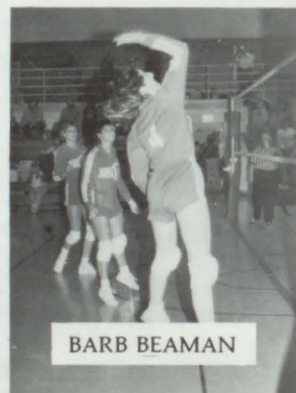

LORI SHALBERG

TREENA SEXSON

KIM RANDLE

KIM LENING

PLAINVIEW GIRLS WIN DISTRICT VOLLEYBALL TOURNAMENT

The 1985 Plainview Hawk Volleyball Team was the first volleyball team to go to state. The team consisted of four seniors, one junior, five sophomores, and one freshman. The experience the younger team members gained will make the team strong in the future. However, the four valuable seniors — Kim Randle, Lori Shalberg, Kim Lening, and Treena Sexson will be missed greatly. Lori Shalberg and Kim Randle were selected to the All-State Volleyball Team and to the All-Conference Team as hitters. Kim Tuttle received honorable mention as a setter on the All-Conference Team.