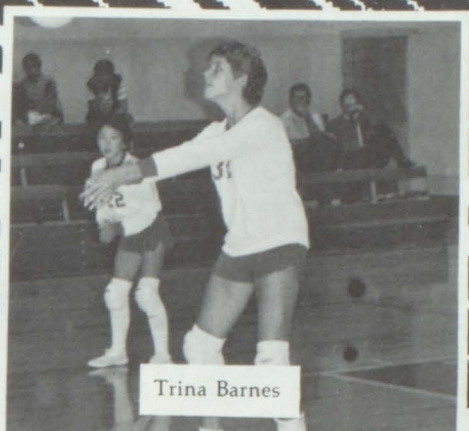

Trina Barnes