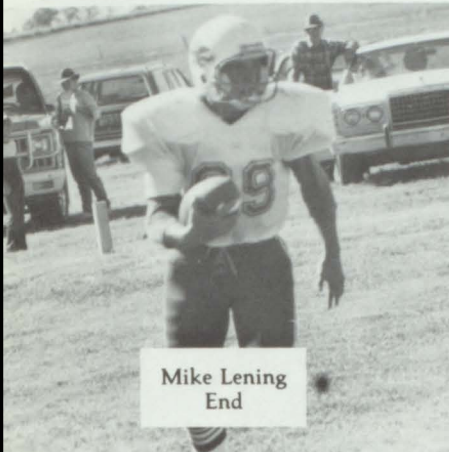

Mike Lening
End