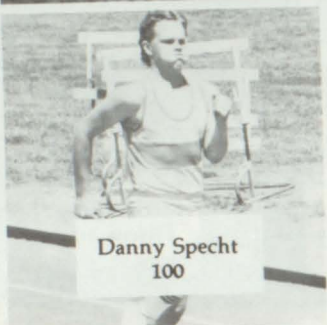

Dawn Reazin
400 Relay-3rd

Heather Kelley
High Jump-4th

Sherry Teeter
100

Shane Schneider
200-5th

Danny Specht
100

Lynn Scherler
Discus

What a day!

Kamille Schneider
Discus