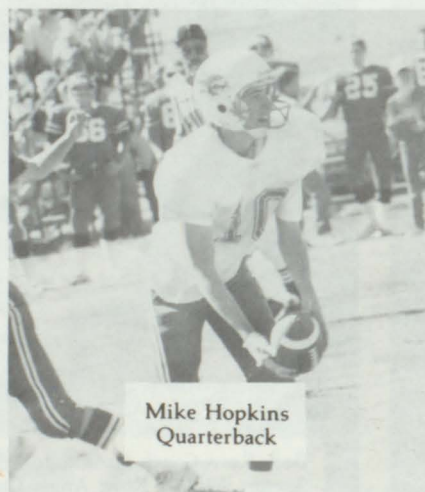

Mike Hopkins
Quarterback