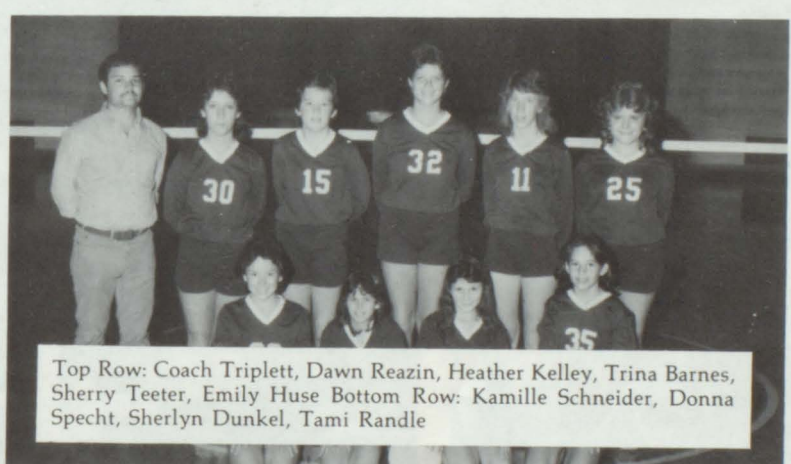

A Tough Hawk Team

Nice bump, Dawn.

Top Row: Coach Triplett, Dawn Reazin, Heather Kelley, Trina Barnes, Sherry Teeter, Emily Huse Bottom Row: Kamille Schneider, Donna Specht, Sherlyn Dunkel, Tami Randle