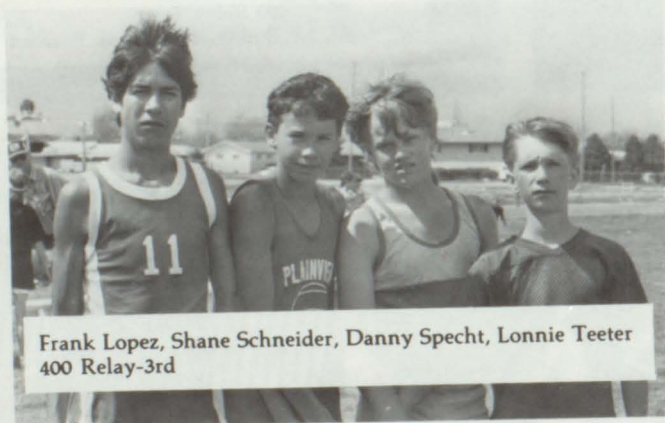

Frank Lopez, Shane Schneider, Danny Specht, Lonnie Teeter
400 Relay-3rd