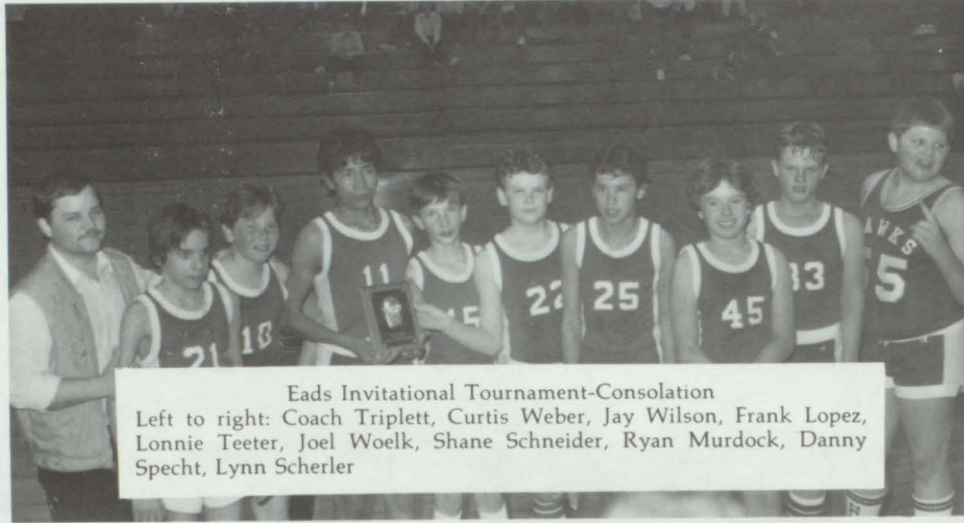

The thrill of victory.

1986 District V Champions.

JH BOYS

Frank Lopez

Shane Schneider

Curtis Weber

Danny Specht

Jason Hopkins

Coach Dennis Triplett

Eads Invitational Tournament-Consolation
 Left to right: Coach Triplett, Curtis Weber, Jay Wilson, Frank Lopez, Lonnie Teeter, Joel Woelk, Shane Schneider, Ryan Murdock, Danny Specht, Lynn Scherler