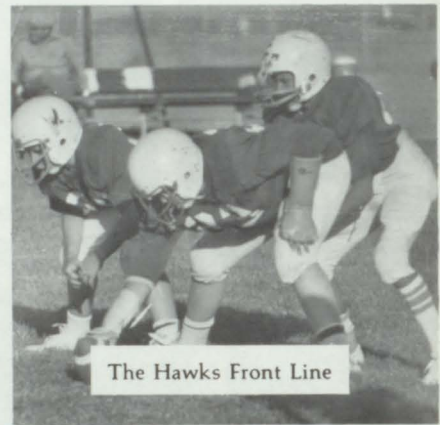

The Hawks Front Line