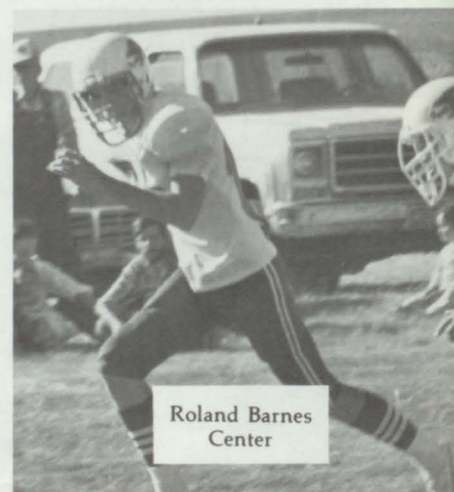

Roland Barnes
Center